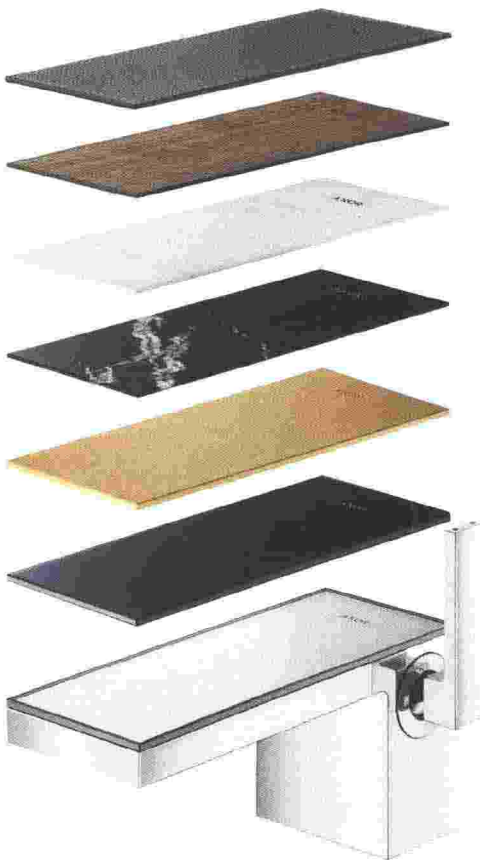

In the Gym

Using digital weights, intelligent coaching, and personalized training, **Tonal's** all-in-one fitness machine provides an on-demand, full-body workout at home without taking up square footage. Two adjustable arms add up to 200 pounds of strength training, and the piece folds compactly against the wall when not in use. From \$2,995. tonal.com

63

ED BUILDER

Toolbox
A selection of the latest top products for your home.

On the Counter

The **Sasaki Masuta** is a precision-forged seven-inch blade made with 67 layers of Japanese Damascus high-carbon stainless steel; it comes with a locking sheath to keep it fully protected. \$100 for santoku knife (shown). amazon.com

On Tap

Axor MyEdition is a tailor-made collection focused on bringing individualization to the bathroom. The new faucet line pairs the company's sleek, low-profile taps with 15 cover plates—including surfaces in leather, marble, glass, and wood—and even offers the option to add an inscription. MyEdition also encompasses six products for personalizing washbasins and bathtubs. Price upon request. axor-design.com